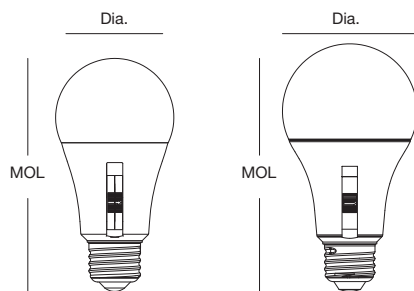

CCT SELECT A LAMP

DIMENSIONS & WEIGHT

Model	Base	MOL	Dia.	Weight
9A19DIM/9CCTS	E26	4-5/8"	2-3/8"	0.10lb
9A19/9CCTS/277V	E26	4-5/8"	2-3/8"	0.11lb
11A19DIM/9CCTS	E26	4-5/8"	2-3/8"	0.13lb
12.5A21DIM/9CCTS	E26	5-1/16"	2-3/4"	0.15lb