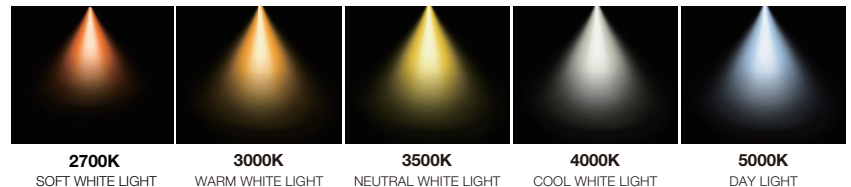

SPECIFICATIONS

Product	Model	Equiv.	Input Voltage	Wattage (W)	CCT	Lumens	Efficacy (LPW)	CRI	Power Factor	Beam Angle	Dim.*	Base	Fixture Rating	JA8	T20	DOE
38344	9A19DIM/9CCTS	60W	120V	9W	2700K	800	89	92	0.9	230°	Yes	E26	Enclosed	✓	✓	✓
					3000K											
					3500K											
					4000K											
					5000K											
38345	9A19DIM/9CCTS/GU24	60W	120V	9W	2700K	800	89	92	0.9	230°	Yes	GU24	Enclosed	✓	✓	✓
					3000K											
					3500K											
					4000K											
					5000K											
38346	9A19/9CCTS/277V	60W	120-277V	9W	2700K	800	89	92	0.9@120V 0.7@277V	230°	No	E26	Enclosed	N.A.	✓	✓
					3000K											
					3500K											
					4000K											
					5000K											
38347	11A19DIM/9CCTS	75W	120V	11W	2700K	1,150	104	92	0.9	230°	Yes	E26	Enclosed	✓	✓	✓
					3000K											
					3500K											
					4000K											
					5000K											
38348	12.5A21DIM/9CCTS	100W	120V	12.5W	2700K	1,650	132	92	0.9	230°	Yes	E26	Enclosed	✓	✓	✓
					3000K											
					3500K											
					4000K											
					5000K											

Note: Factory default setting at 2700K CCT.

*This lamp might not be compatible with all dimmers. Please visit www.greencreative.com for compatibility information.

**Please visit www.greencreative.com for Limited Warranty terms.